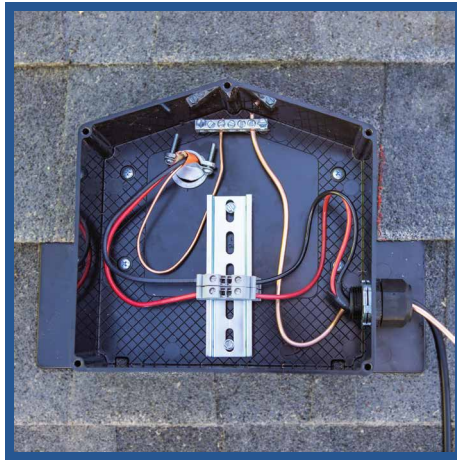

BIGGER & BETTER

INTRODUCING OUR NEWEST JUNCTION BOX

JB-1.XL

COST EFFECTIVE

- We believe that EVERYONE should have access to affordable renewable energy
- Larger box at a lower cost

MORE SPACE

- Made from advanced durable polycarbonate + superior components, UL1741, Type 3R
- 3 patented layers of water protection
- 2 Weep Holes for breathability

FAST INSTALL

- Enter through 3 Side Walls
- Minimal Shingle Cutting
- Din Rail pre-installed