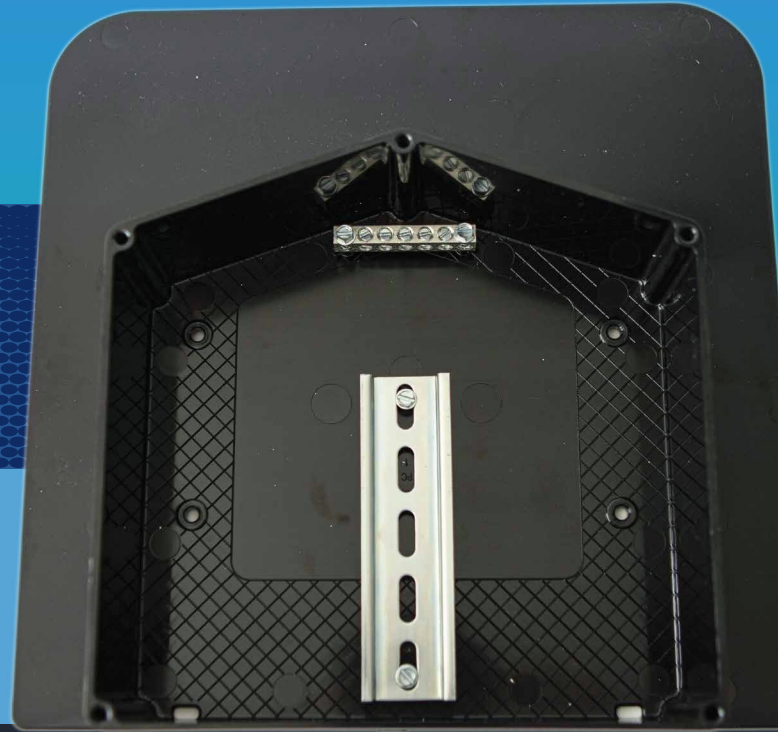

BIGGER & BETTER

INTRODUCING OUR NEWEST JUNCTION BOX

JB-1.XL

COST EFFECTIVE

- We believe that EVERYONE should have access to affordable renewable energy
- Larger box at a lower cost

MORE SPACE

- Made from advanced durable polycarbonate + superior components, UL1741, Type 3R
- 3 patented layers of water protection
- 2 Weep Holes for breathability

FAST INSTALL

- Enter through 3 Side Walls
- Minimal Shingle Cutting
- Din Rail pre-installed